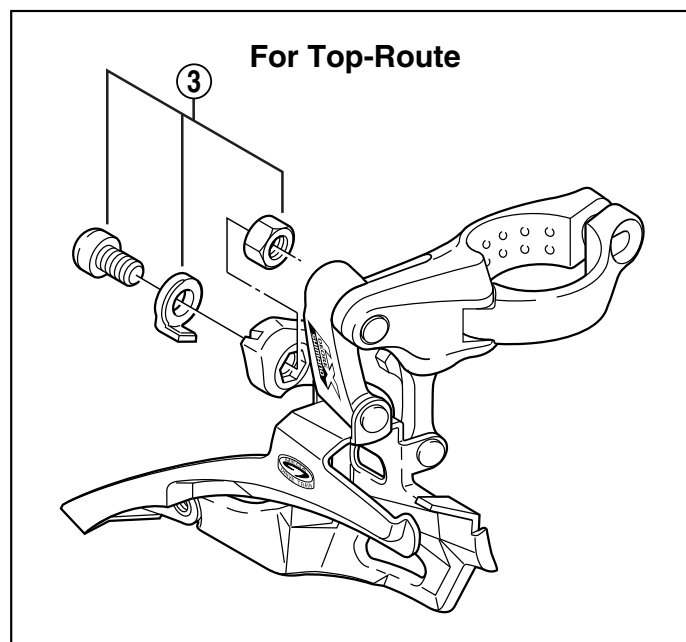

DEORE LX Front Derailleur FD-M571

Dec. 1998

ITEM NO.	SHIMANO CODE NO.	DESCRIPTION
1	Y-5BG07000	Clamp Bolt (M5 x 18.5)
2	Y-58X 98010	Stroke Adjust Screws (M4 x 12) & Plate
3	Y-5BG98010	Cable Fixing Bolt Unit (M5 x 8.5)
	Y-5BJ 98010	Cable Fixing Bolt Unit (M5 x 8.5) for Top-Route
4	Y-583 71010	Chain Guide Fixing Screw (M4 x 4)