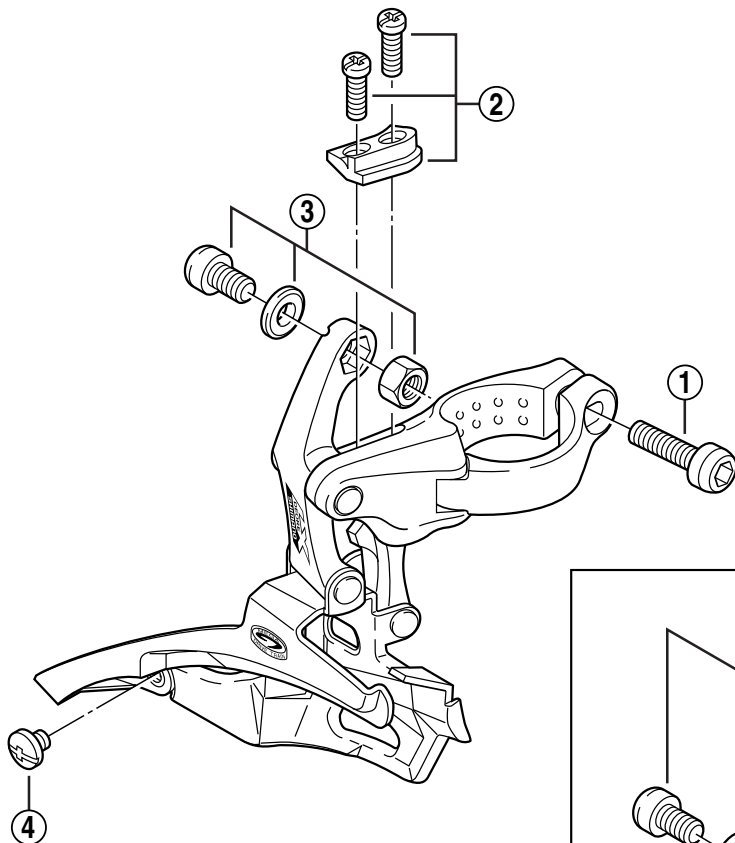

DEORE LX Front Derailleur FD-M571

Dec. 1998

ITEM NO.	SHIMANO CODE NO.	DESCRIPTION
1	Y-5BG07000	Clamp Bolt (M5 x 18.5)
2	Y-58X 98010	Stroke Adjust Screws (M4 x 12) & Plate
3	Y-5BG98010	Cable Fixing Bolt Unit (M5 x 8.5)
	Y-5BJ 98010	Cable Fixing Bolt Unit (M5 x 8.5) for Top-Route
4	Y-583 71010	Chain Guide Fixing Screw (M4 x 4)